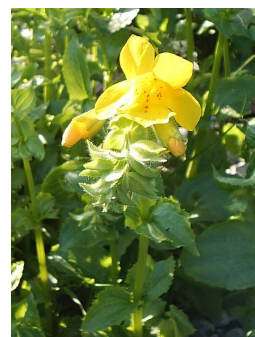

WINTER

Snowdrops

Beech leaves

Old mans beard (clematis)

ALL YEAR

Black poplar bark

Lichens

Lichens

www.overton-biodiversity.org

© Overton Biodiversity Society
2006

JAB

SPRING

Blackthorn flowers

Water cress

Watermint

SUMMER

Cinnabar moth caterpillar

Swallow © Graham Eaton

Monkey Flower (*Mimulus*)

AUTUMN

Sloes – Blackthorn fruit

Moss

Ragwort © Andrew Horsman